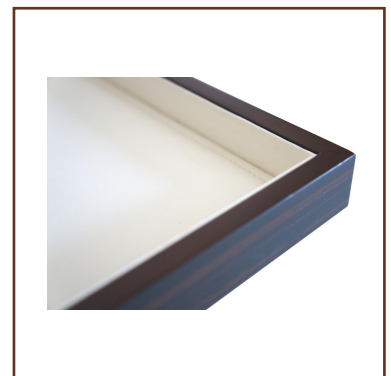

290x198x45mm

35408 8 Pendant Case

35113 13 Ring slot Case

35113 13 Ring slot Case

Serving Tray - 260x260x25mm

Serving Tray - 260x260x25mm

Serving Tray - 260x260x25mm